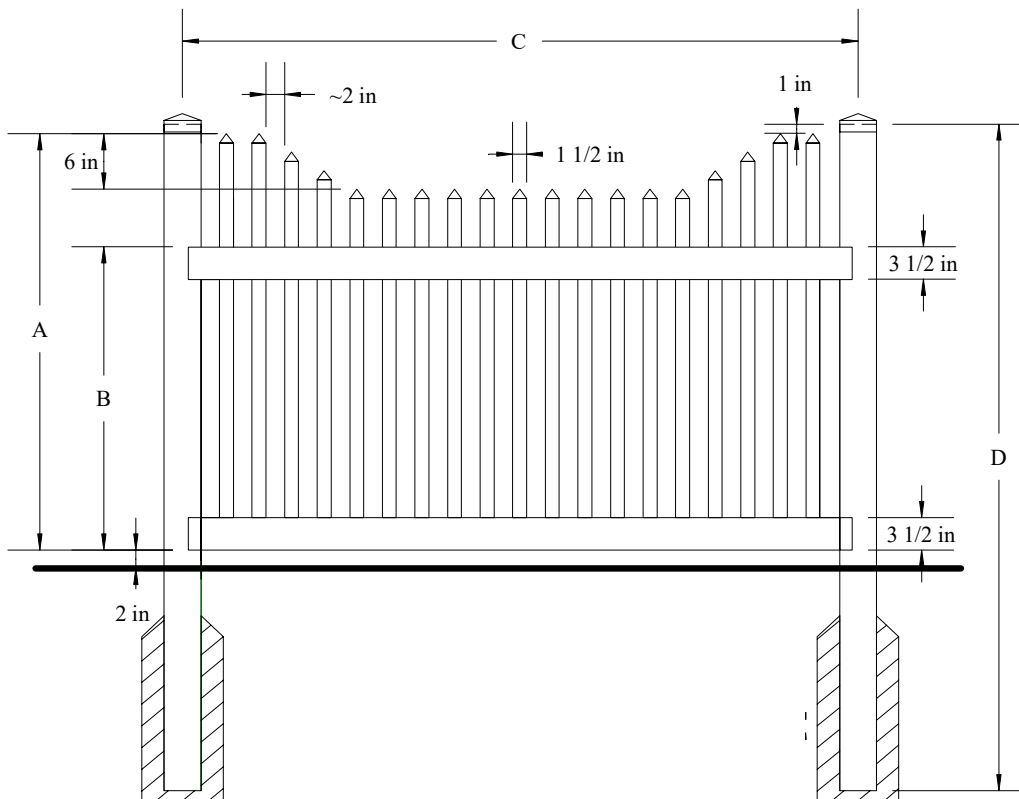

Z18 Stepped Picket

Classic Victorian Picket is a maintenance-free look alike of the old red cedar fence. All of the panels are carefully designed with the classic look in mind.

THIS DRAWING IS CONFIDENTIAL AND THE PROPERTY OF SOUTHERN VINYL MANUFACTURING, LLC

	A	B	C	D
Tolerances Unless otherwise specified: Fractions: +/- 1/8" Decimals: +/- .125"	4'	45"	32 3/4"	72 3/4"
	5'	57"	44 3/4"	72 3/4"
				84"

G18 Stepped Picket (Walk)

Classic Victorian Picket is a maintenance-free look alike of the old red cedar fence. All of the panels are carefully designed with the classic look in mind.

THIS DRAWING IS CONFIDENTIAL AND THE PROPERTY OF SOUTHERN VINYL MANUFACTURING, LLC

		A	B	C-4'W	C-5'W	C-6'W	D
Tolerances Unless otherwise specified: Fractions: +/- 1/8" Decimals: +/- .125"	4'H	45"	32 3/4"	46 5/8"	58 5/8"	70 5/8"	47 3/4"
	5'H	57"	44 3/4"	46 5/8"	58 5/8"	70 5/8"	59 3/4"