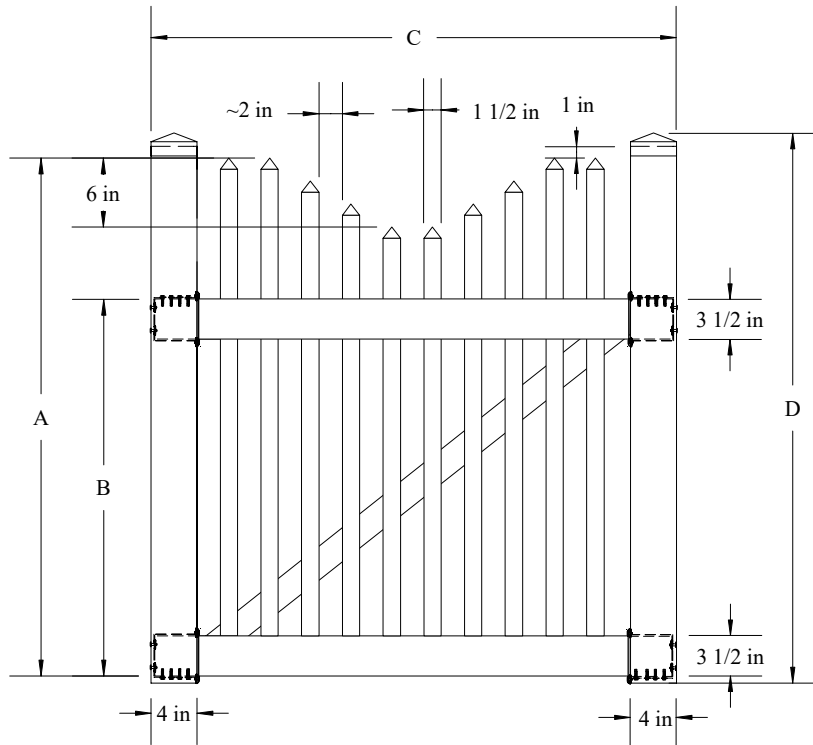

Z18 Stepped Picket

Classic Victorian Picket is a maintenance-free look alike of the old red cedar fence. All of the panels are carefully designed with the classic look in mind.

THIS DRAWING IS CONFIDENTIAL AND THE PROPERTY OF SOUTHERN VINYL MANUFACTURING, LLC

	A	B	C	D
Tolerances Unless otherwise specified: Fractions: +/- 1/8" Decimals: +/- .125"	4'	45"	32 3/4"	72 3/4"
	5'	57"	44 3/4"	72 3/4"
				84"

G18 Stepped Picket (Walk)

Classic Victorian Picket is a maintenance-free look alike of the old red cedar fence. All of the panels are carefully designed with the classic look in mind.

THIS DRAWING IS CONFIDENTIAL AND THE PROPERTY OF SOUTHERN VINYL MANUFACTURING, LLC

		A	B	C-4'W	C-5'W	C-6'W	D
Tolerances Unless otherwise specified: Fractions: +/- 1/8" Decimals: +/- .125"	4'H	45"	32 3/4"	46 5/8"	58 5/8"	70 5/8"	47 3/4"
	5'H	57"	44 3/4"	46 5/8"	58 5/8"	70 5/8"	59 3/4"