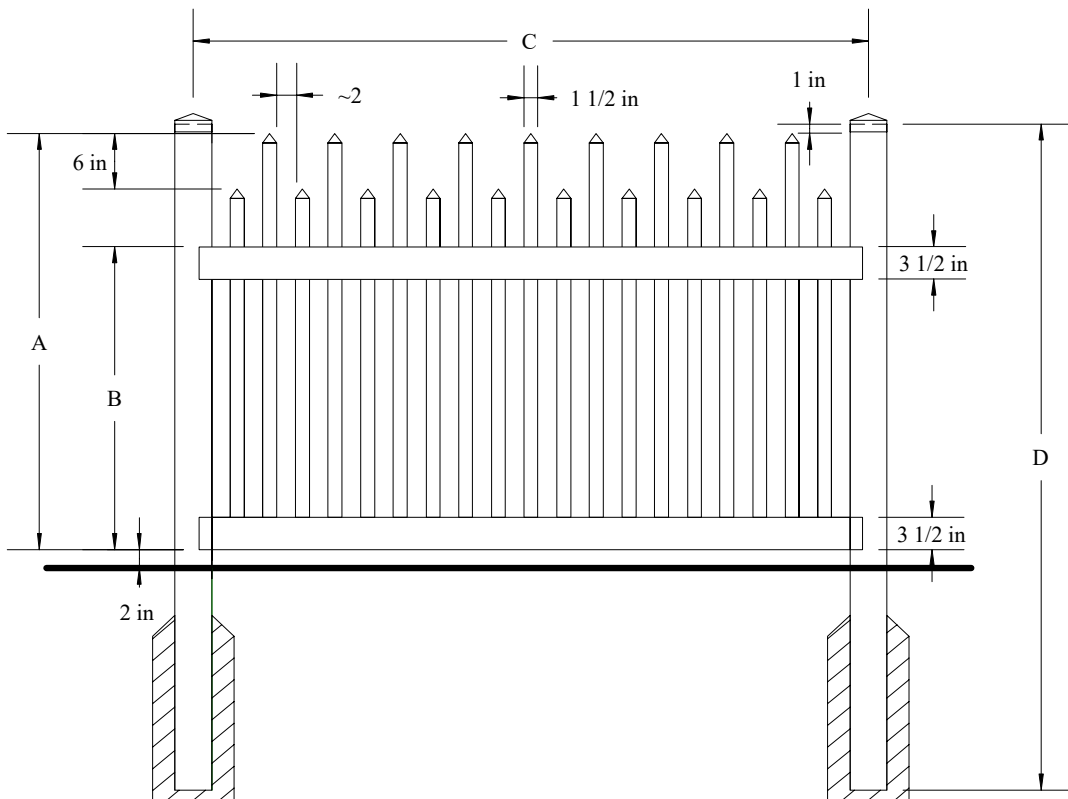

Z20 Staggered Straight Picket

Classic Victorian Picket is a maintenance-free look alike of the old red cedar fence. All of the panels are carefully designed with the classic look in mind.

THIS DRAWING IS CONFIDENTIAL AND THE PROPERTY OF SOUTHERN VINYL MANUFACTURING, LLC

	A	B	C	D	
Tolerances Unless otherwise specified:	4'	45"	32 3/4"	72 3/4"	72"
Fractions: +/- 1/8"	5'	57"	44 3/4"	72 3/4"	84"
Decimals: +/- .125"					

G20 Staggered Straight Picket (Walk)

Classic Victorian Picket is a maintenance-free look alike of the old red cedar fence. All of the panels are carefully designed with the classic look in mind.

THIS DRAWING IS CONFIDENTIAL AND THE PROPERTY OF SOUTHERN VINYL MANUFACTURING, LLC

	A	B	C-4'W	C-5'W	C-6'W	D	
Tolerances Unless otherwise specified: Fractions: +/- 1/8" Decimals: +/- .125"	4'H	45"	32 3/4"	46 5/8"	58 5/8"	70 5/8"	47 3/4"
	5'H	57"	44 3/4"	46 5/8"	58 5/8"	70 5/8"	59 3/4"