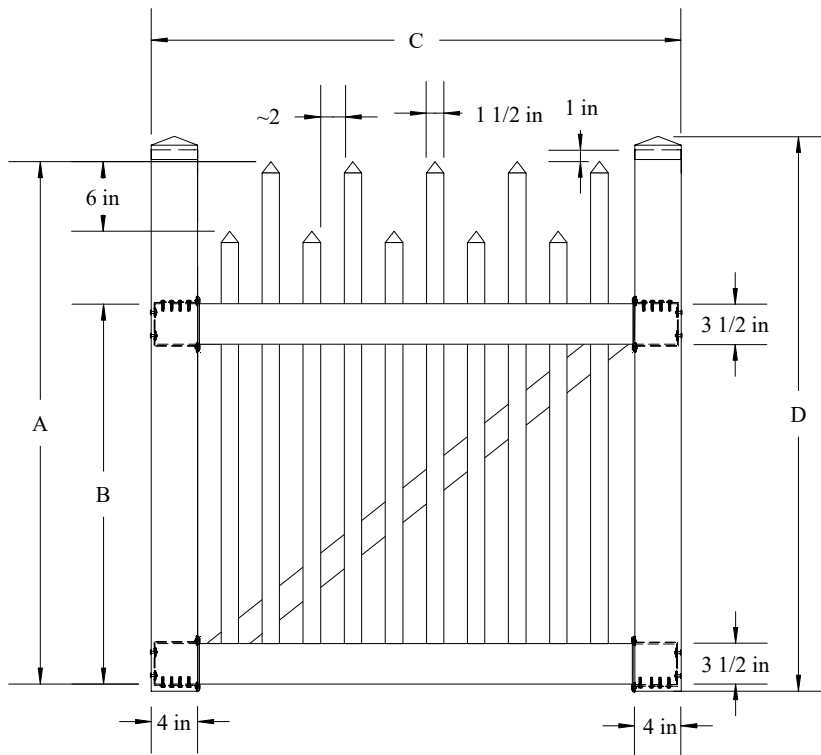

Z20 Staggered Straight Picket

Classic Victorian Picket is a maintenance-free look alike of the old red cedar fence. All of the panels are carefully designed with the classic look in mind.

THIS DRAWING IS CONFIDENTIAL AND THE PROPERTY OF SOUTHERN VINYL MANUFACTURING, LLC

	A	B	C	D	
Tolerances Unless otherwise specified:	4'	45"	32 3/4"	72 3/4"	72"
Fractions: +/- 1/8"	5'	57"	44 3/4"	72 3/4"	84"
Decimals: +/- .125"					

G20 Staggered Straight Picket (Walk)

Classic Victorian Picket is a maintenance-free look alike of the old red cedar fence. All of the panels are carefully designed with the classic look in mind.

THIS DRAWING IS CONFIDENTIAL AND THE PROPERTY OF SOUTHERN VINYL MANUFACTURING, LLC

	A	B	C-4'W	C-5'W	C-6'W	D	
Tolerances Unless otherwise specified: Fractions: +/- 1/8" Decimals: +/- .125"	4'H	45"	32 3/4"	46 5/8"	58 5/8"	70 5/8"	47 3/4"
	5'H	57"	44 3/4"	46 5/8"	58 5/8"	70 5/8"	59 3/4"