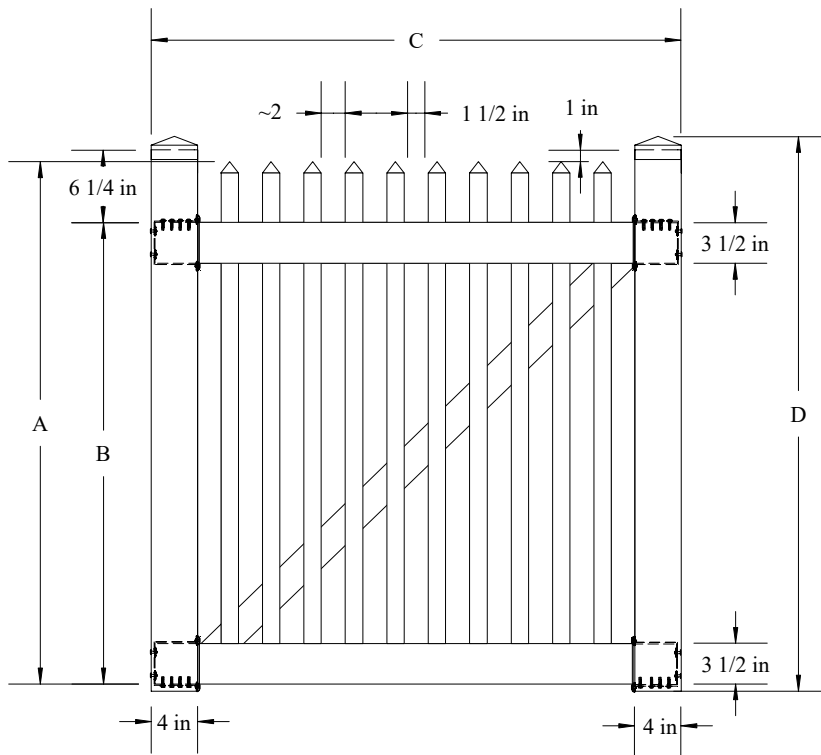

Z42 1.5" Straight Picket

Classic Victorian Picket is a maintenance-free look alike of the old red cedar fence. All of the panels are carefully designed with the classic look in mind.

THIS DRAWING IS CONFIDENTIAL AND THE PROPERTY OF SOUTHERN VINYL MANUFACTURING, LLC

	A	B	C	D	
Tolerances Unless otherwise specified:	4'	45"	39 3/4"	72 3/4"	72"
Fractions: +/- 1/8"	5'	57"	51 3/4"	72 3/4"	84"
Decimals: +/- .125"					

G42 1.5" Straight Picket (Walk)

Classic Victorian Picket is a maintenance-free look alike of the old red cedar fence. All of the panels are carefully designed with the classic look in mind.

THIS DRAWING IS CONFIDENTIAL AND THE PROPERTY OF SOUTHERN VINYL MANUFACTURING, LLC

		A	B	C-4'W	C-5'W	C-6'W	D
Tolerances Unless otherwise specified: Fractions: +/- 1/8" Decimals: +/- .125"	4'H	45"	39 3/4"	46 5/8"	58 5/8"	70 5/8"	47 3/4"
	5'H	57"	51 3/4"	46 5/8"	58 5/8"	70 5/8"	59 3/4"