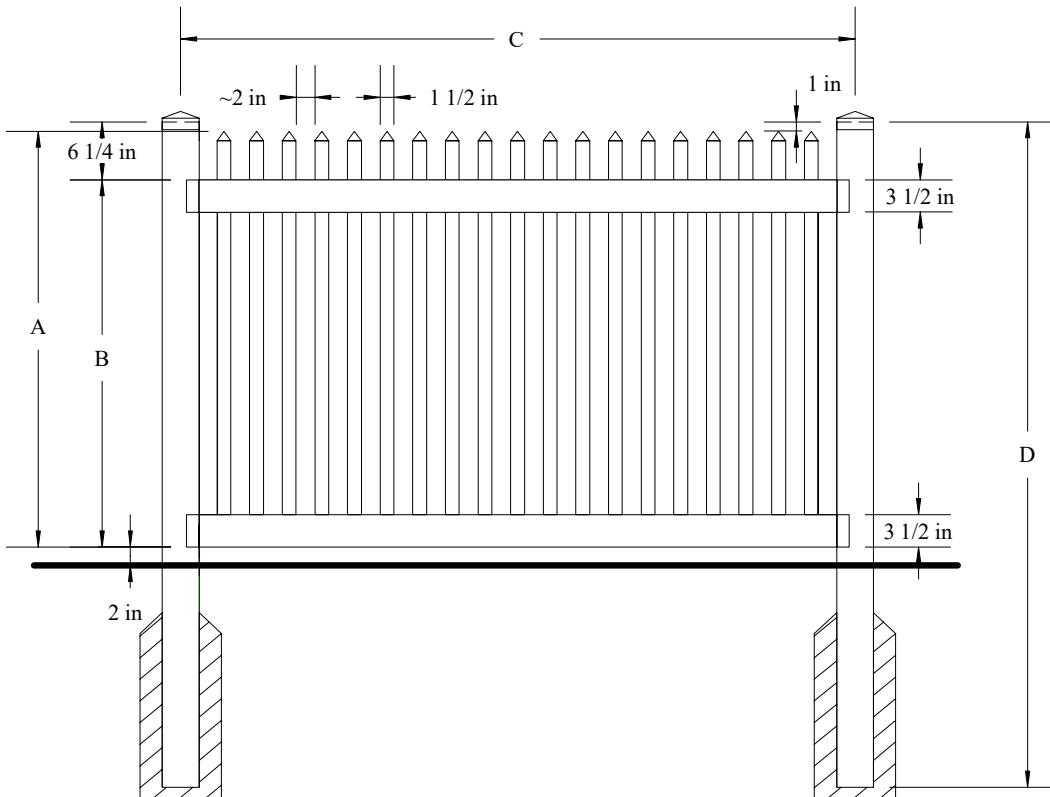

Z42 1.5" Straight Picket

Classic Victorian Picket is a maintenance-free look alike of the old red cedar fence. All of the panels are carefully designed with the classic look in mind.

THIS DRAWING IS CONFIDENTIAL AND THE PROPERTY OF SOUTHERN VINYL MANUFACTURING, LLC

	A	B	C	D	
Tolerances Unless otherwise specified:	4'	45"	39 3/4"	72 3/4"	72"
Fractions: +/- 1/8"	5'	57"	51 3/4"	72 3/4"	84"
Decimals: +/- .125"					

G42 1.5" Straight Picket (Walk)

Classic Victorian Picket is a maintenance-free look alike of the old red cedar fence. All of the panels are carefully designed with the classic look in mind.

THIS DRAWING IS CONFIDENTIAL AND THE PROPERTY OF SOUTHERN VINYL MANUFACTURING, LLC

		A	B	C-4'W	C-5'W	C-6'W	D
Tolerances Unless otherwise specified: Fractions: +/- 1/8" Decimals: +/- .125"	4'H	45"	39 3/4"	46 5/8"	58 5/8"	70 5/8"	47 3/4"
	5'H	57"	51 3/4"	46 5/8"	58 5/8"	70 5/8"	59 3/4"