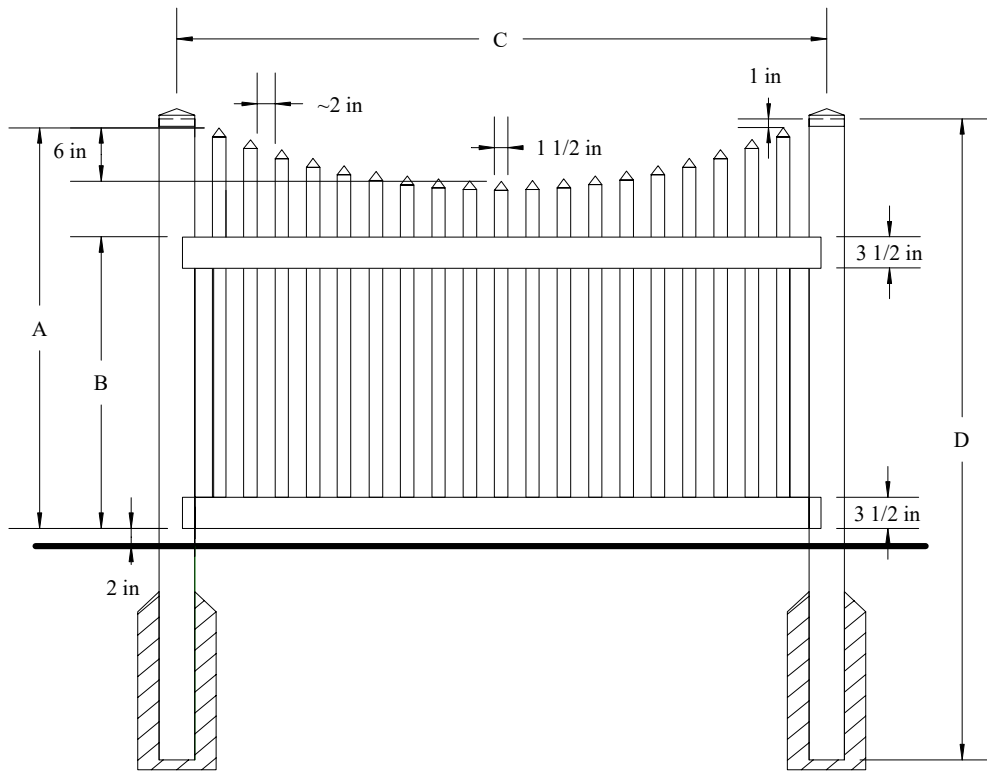

Z72 Scalloped Picket

Classic Victorian Picket is a maintenance-free look alike of the old red cedar fence. All of the panels are carefully designed with the classic look in mind.

THIS DRAWING IS CONFIDENTIAL AND THE PROPERTY OF SOUTHERN VINYL MANUFACTURING, LLC

	A	B	C	D
Tolerances Unless otherwise specified: Fractions: +/- 1/8" Decimals: +/- .125"	4'	45"	32 3/4"	72 3/4"
	5'	57"	44 3/4"	72 3/4"
	6'	69"	56 3/4"	72 3/4"

G72 Scalloped Picket (Walk)

Classic Victorian Picket is a maintenance-free look alike of the old red cedar fence. All of the panels are carefully designed with the classic look in mind.

THIS DRAWING IS CONFIDENTIAL AND THE PROPERTY OF SOUTHERN VINYL MANUFACTURING, LLC

G72 Scalloped Picket

	A	B	C-4'W	C-5'
4'H	45"	32 3/4"	46 5/8"	58 5/8"
5'H	57"	44 3/4"	46 5/8"	58 5/8"

Tolerances Unless otherwise specified: Fractions: +/- 1/8"