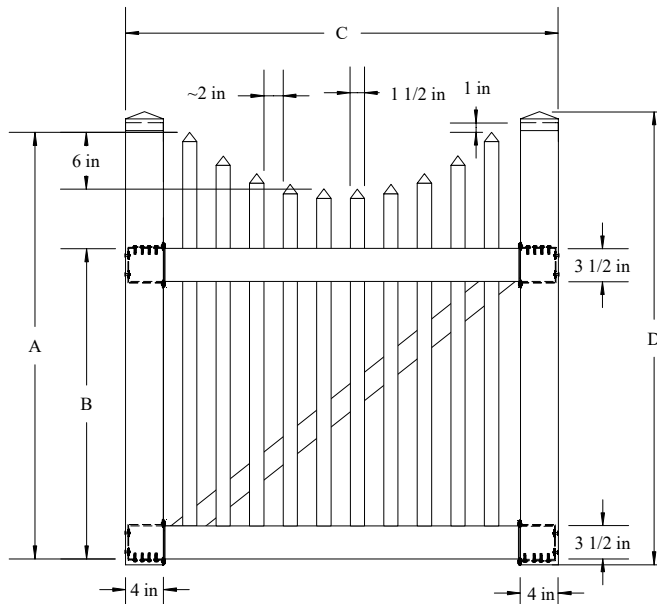

Z72 Scalloped Picket

Classic Victorian Picket is a maintenance-free look alike of the old red cedar fence. All of the panels are carefully designed with the classic look in mind.

THIS DRAWING IS CONFIDENTIAL AND THE PROPERTY OF SOUTHERN VINYL MANUFACTURING, LLC

	A	B	C	D
Tolerances Unless otherwise specified: Fractions: +/- 1/8" Decimals: +/- .125"	4'	45"	32 3/4"	72 3/4"
	5'	57"	44 3/4"	72 3/4"
	6'	69"	56 3/4"	72 3/4"

G72 Scalloped Picket (Walk)

Classic Victorian Picket is a maintenance-free look alike of the old red cedar fence. All of the panels are carefully designed with the classic look in mind.

THIS DRAWING IS CONFIDENTIAL AND THE PROPERTY OF SOUTHERN VINYL MANUFACTURING, LLC

G72 Scalloped Picket

	A	B	C-4'W	C-5'
4'H	45"	32 3/4"	46 5/8"	58 5/8"
5'H	57"	44 3/4"	46 5/8"	58 5/8"

Tolerances Unless otherwise specified: Fractions: +/- 1/8"