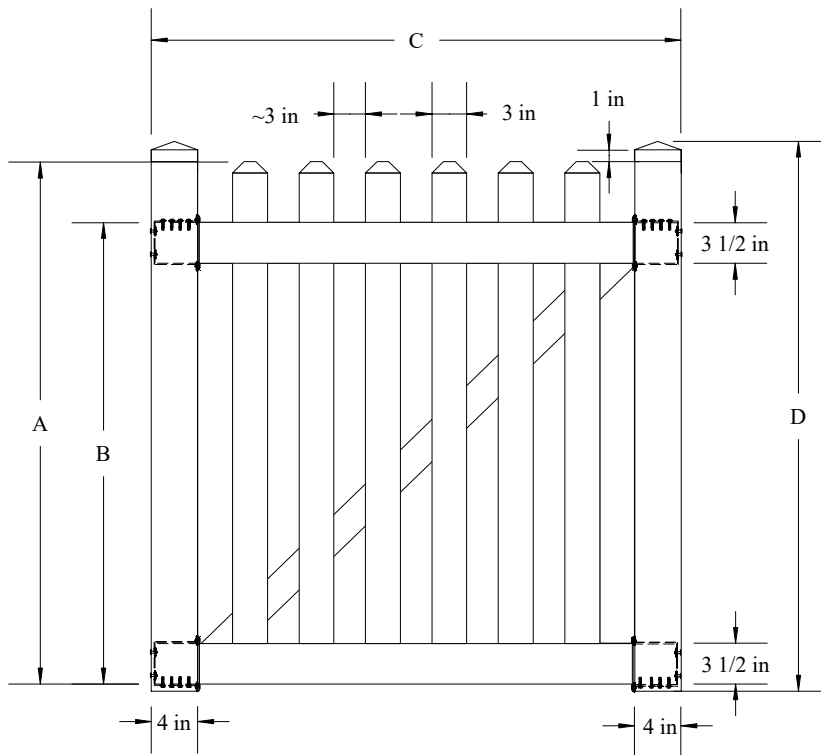

Z04 Routed Straight Picket

Contemporary Picket fences are constructed with both sides of the panels being exactly the same. The pickets are assembled through the rails instead of simply being attached to them. This creates a neighborhood friendly fence that is beautiful from each side.

	A	B	C	D
Tolerances Unless otherwise specified:				
Fractions: +/- 1/8"	4'	45"	39 3/4"	72 3/4"
Decimals: +/- .125"	5'	57"	51 3/4"	72 3/4"
	6' w/ Mid	69"	63 3/4"	72 3/4"

Go4 Routed Straight Picket (Walk)

Contemporary Picket fences are constructed with both sides of the panels being exactly the same. The pickets are assembled through the rails instead of simply being attached to them. This creates a neighborhood friendly fence that is beautiful from each side.

THIS DRAWING IS CONFIDENTIAL AND THE PROPERTY OF SOUTHERN VINYL MANUFACTURING, LLC

		A	B	C-4'W	C-5'W	C-6'W	D
Tolerances Unless otherwise specified: Fractions: +/- 1/8" Decimals: +/- .125"	4'H	45"	39 3/4"	46 5/8"	58 5/8"	70 5/8"	47 3/4"
	5'H	57"	51 3/4"	46 5/8"	58 5/8"	70 5/8"	59 3/4"
	6'H w/ Mid	69"	63 3/4"	46 5/8"	58 5/8"	70 5/8"	71 3/4"