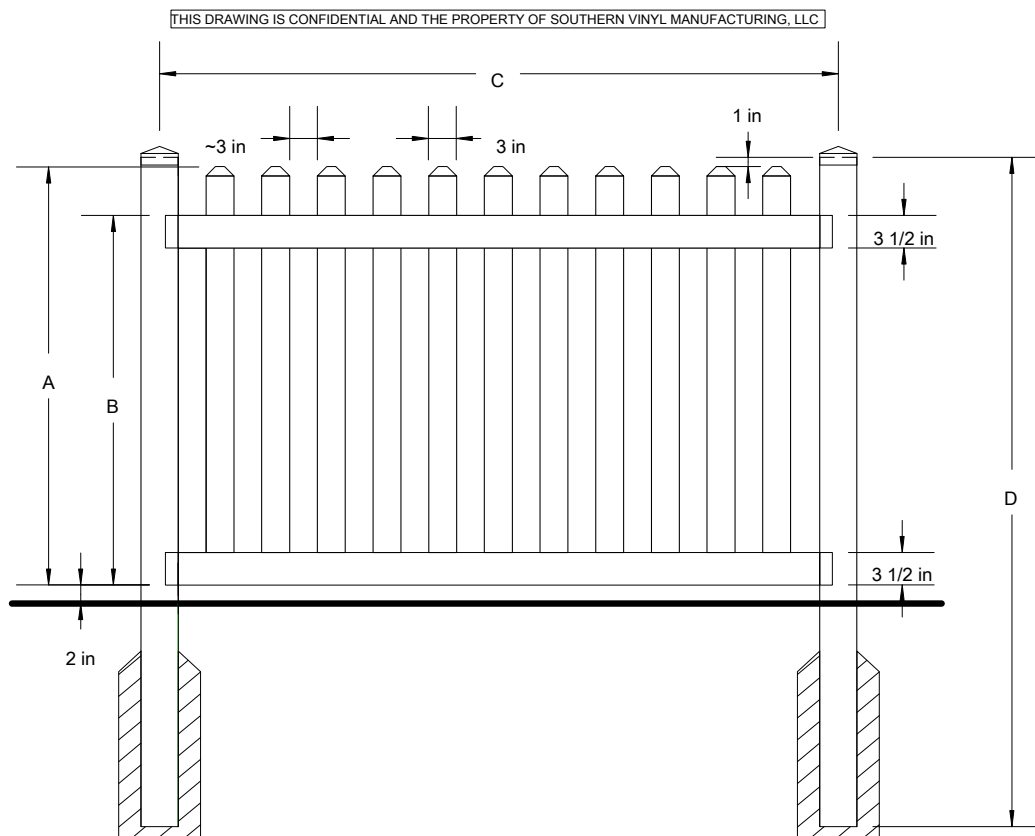

Z04 Routed Straight Picket

Contemporary Picket fences are constructed with both sides of the panels being exactly the same. The pickets are assembled through the rails instead of simply being attached to them. This creates a neighborhood friendly fence that is beautiful from each side.

	A	B	C	D
Tolerances Unless otherwise specified:				
Fractions: +/- 1/8"	4'	45"	39 3/4"	72 3/4"
Decimals: +/- .125"	5'	57"	51 3/4"	72 3/4"
	6' w/ Mid	69"	63 3/4"	72 3/4"

Go4 Routed Straight Picket (Walk)

Contemporary Picket fences are constructed with both sides of the panels being exactly the same. The pickets are assembled through the rails instead of simply being attached to them. This creates a neighborhood friendly fence that is beautiful from each side.

THIS DRAWING IS CONFIDENTIAL AND THE PROPERTY OF SOUTHERN VINYL MANUFACTURING, LLC

		A	B	C-4'W	C-5'W	C-6'W	D
Tolerances Unless otherwise specified: Fractions: +/- 1/8" Decimals: +/- .125"	4'H	45"	39 3/4"	46 5/8"	58 5/8"	70 5/8"	47 3/4"
	5'H	57"	51 3/4"	46 5/8"	58 5/8"	70 5/8"	59 3/4"
	6'H w/ Mid	69"	63 3/4"	46 5/8"	58 5/8"	70 5/8"	71 3/4"