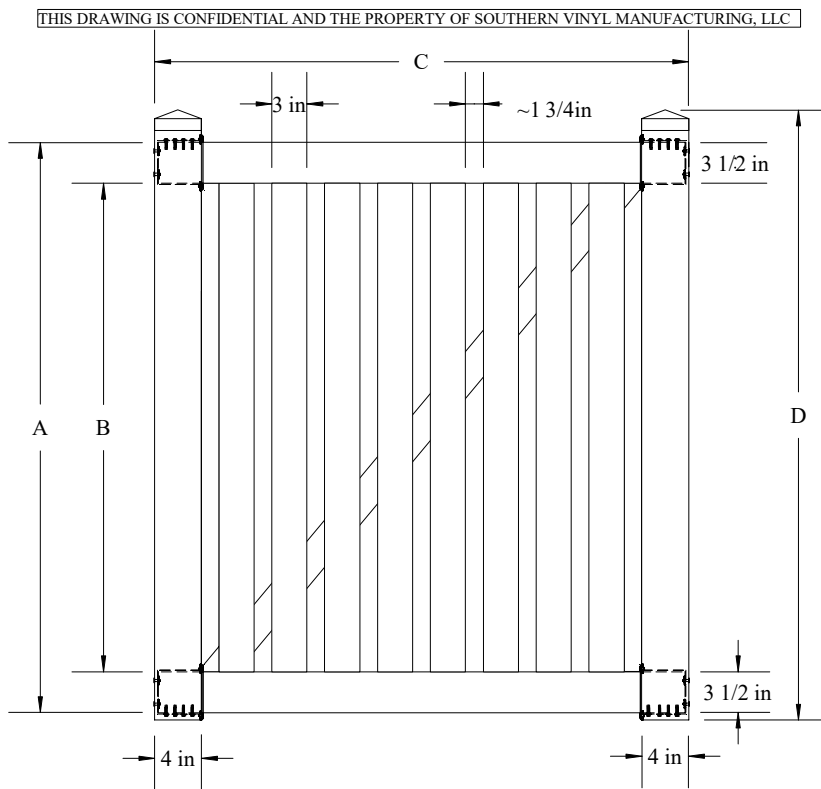

Z12 Closed Picket

Contemporary Picket fences are constructed with both sides of the panels being exactly the same. The pickets are assembled through the rails instead of simply being attached to them. This creates a neighborhood friendly fence that is beautiful from each side.

THIS DRAWING IS CONFIDENTIAL AND THE PROPERTY OF SOUTHERN VINYL MANUFACTURING, LLC

	A	B	C	D
4'	48 3/4"	41 3/4"	72 3/4"	78"
54"	50"	43"	72 3/4"	78"
5'	56"	49"	72 3/4"	84"
6' w/ Mid	68"	61"	72 3/4"	96"

Tolerances Unless otherwise specified:
Fractions: +/- 1/8"
Decimals: +/- .125"

G12 Closed Picket (Walk)

Contemporary Picket fences are constructed with both sides of the panels being exactly the same. The pickets are assembled through the rails instead of simply being attached to them. This creates a neighborhood friendly fence that is beautiful from each side.

	A	B	C-4"W	C-5"W	C-6"W	D
4"H	48 3/4"	41 3/4"	46 5/8"	58 5/8"	70 5/8"	51 7/8"
54"H	50"	43"	46 5/8"	58 5/8"	70 5/8"	53 1/8"
5"H	56"	49"	46 5/8"	58 5/8"	70 5/8"	59 1/8"
6"H w/ Mid	68"	61"	46 5/8"	58 5/8"	70 5/8"	71 1/8"