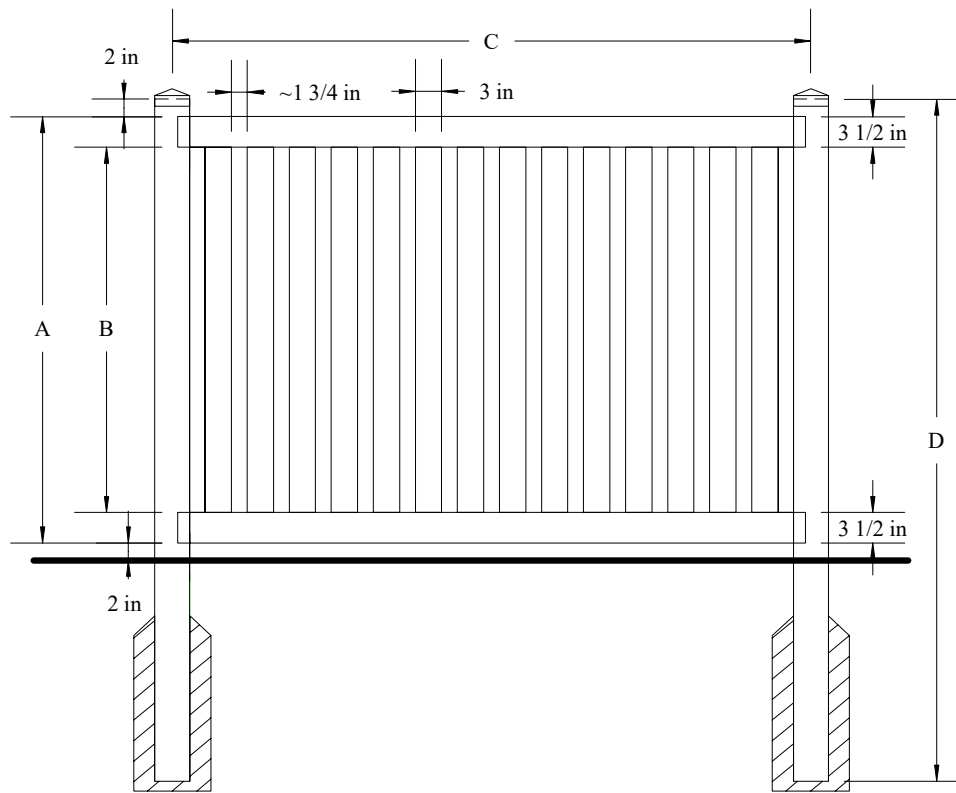

Z12 Closed Picket

Contemporary Picket fences are constructed with both sides of the panels being exactly the same. The pickets are assembled through the rails instead of simply being attached to them. This creates a neighborhood friendly fence that is beautiful from each side.

THIS DRAWING IS CONFIDENTIAL AND THE PROPERTY OF SOUTHERN VINYL MANUFACTURING, LLC

	A	B	C	D
4'	48 3/4"	41 3/4"	72 3/4"	78"
54"	50"	43"	72 3/4"	78"
5'	56"	49"	72 3/4"	84"
6' w/ Mid	68"	61"	72 3/4"	96"

Tolerances Unless otherwise specified:
Fractions: +/- 1/8"
Decimals: +/- .125"

G12 Closed Picket (Walk)

Contemporary Picket fences are constructed with both sides of the panels being exactly the same. The pickets are assembled through the rails instead of simply being attached to them. This creates a neighborhood friendly fence that is beautiful from each side.

	A	B	C-4"W	C-5"W	C-6"W	D
4"H	48 3/4"	41 3/4"	46 5/8"	58 5/8"	70 5/8"	51 7/8"
54"H	50"	43"	46 5/8"	58 5/8"	70 5/8"	53 1/8"
5"H	56"	49"	46 5/8"	58 5/8"	70 5/8"	59 1/8"
6"H w/ Mid	68"	61"	46 5/8"	58 5/8"	70 5/8"	71 1/8"