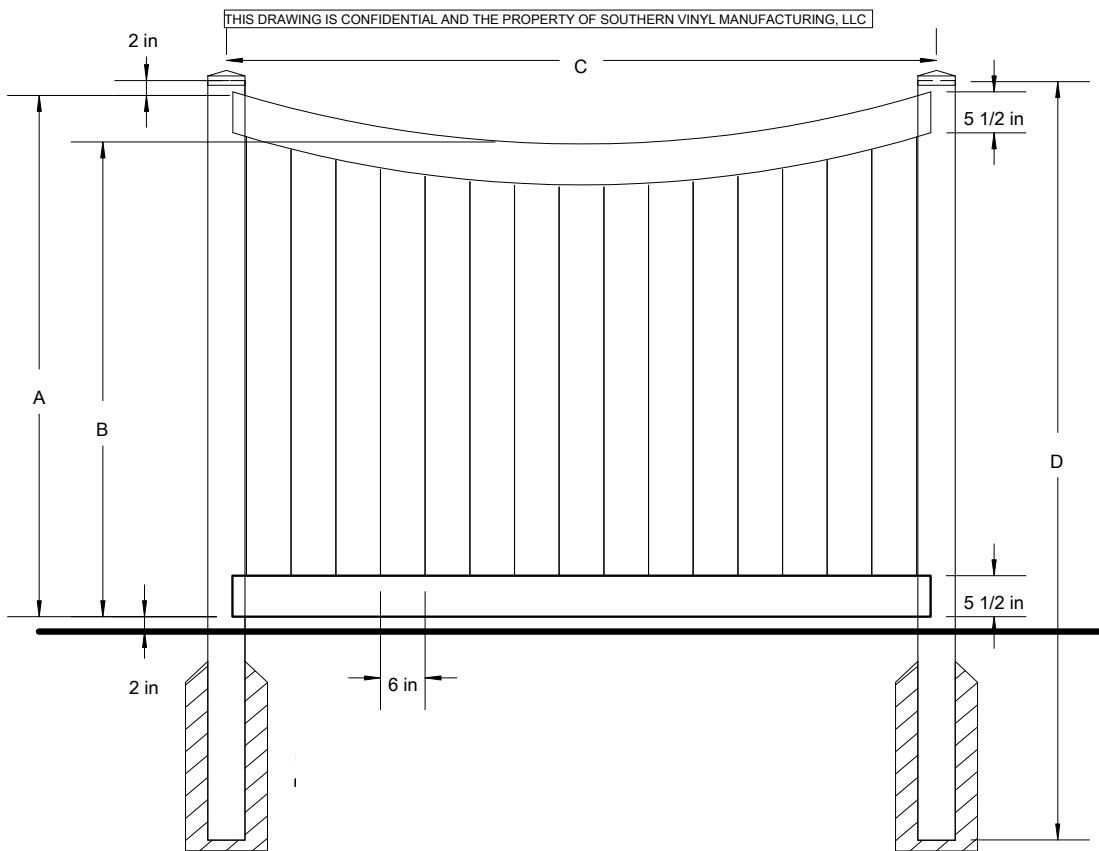

Z56 Scalloped

Privacy panels feature a U-jointed tongue and groove picket and come in a wide variety of decorative tops. With many styles and colors to choose from, our Privacy Fencing can accommodate any need.

	A	B	C	D
Tolerances Unless otherwise specified: Fractions: +/- 1/8" Decimals: +/- .125"	6'	70"	63 1/2"	95 1/2"

G56 Scalloped (Walk)

Privacy panels feature a U-jointed tongue and groove picket and come in a wide variety of decorative tops. With many styles and colors to choose from, our Privacy Fencing can accommodate any need.

THIS DRAWING IS CONFIDENTIAL AND THE PROPERTY OF SOUTHERN VINYL MANUFACTURING, LLC

	A	B	C-4'W	C-5'W	C-6'W	D	
Tolerances Unless otherwise specified	4'H	46"	32"	46 5/8"	58 5/8"	70 5/8"	49 1/8"
Fractions: +/- 1/8"	5'H	58"	44"	46 5/8"	58 5/8"	70 5/8"	61 1/8"
Decimals: +/- .125"	6'H	70"	56"	46 5/8"	58 5/8"	70 5/8"	73 1/8"
	8'H w/ Mid	94"	80"	46 5/8"	58 5/8"	70 5/8"	85 1/8"