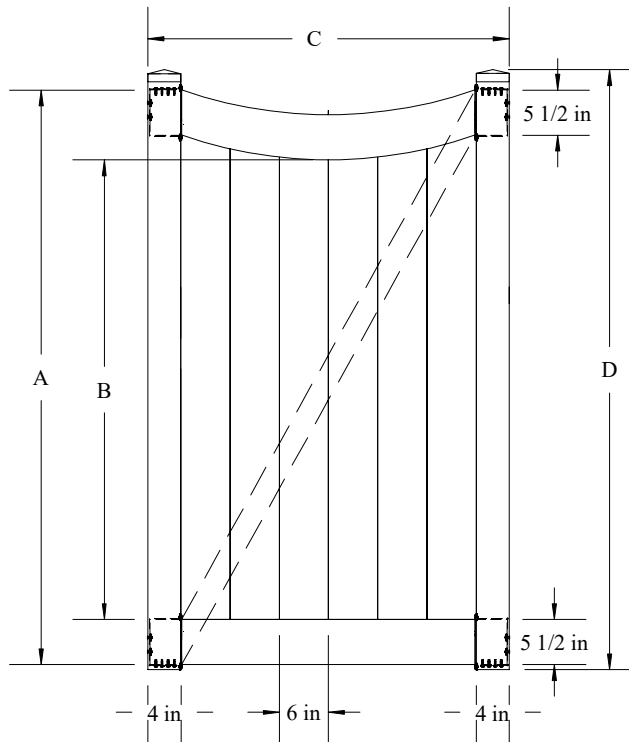

Z56 Scalloped

Privacy panels feature a U-jointed tongue and groove picket and come in a wide variety of decorative tops. With many styles and colors to choose from, our Privacy Fencing can accommodate any need.

	A	B	C	D
Tolerances Unless otherwise specified: Fractions: +/- 1/8" Decimals: +/- .125"	6'	70"	63 1/2"	95 1/2"

G56 Scalloped (Walk)

Privacy panels feature a U-jointed tongue and groove picket and come in a wide variety of decorative tops. With many styles and colors to choose from, our Privacy Fencing can accommodate any need.

THIS DRAWING IS CONFIDENTIAL AND THE PROPERTY OF SOUTHERN VINYL MANUFACTURING, LLC

	A	B	C-4'W	C-5'W	C-6'W	D	
Tolerances Unless otherwise specified	4'H	46"	32"	46 5/8"	58 5/8"	70 5/8"	49 1/8"
Fractions: +/- 1/8"	5'H	58"	44"	46 5/8"	58 5/8"	70 5/8"	61 1/8"
Decimals: +/- .125"	6'H	70"	56"	46 5/8"	58 5/8"	70 5/8"	73 1/8"
	8'H w/ Mid	94"	80"	46 5/8"	58 5/8"	70 5/8"	85 1/8"