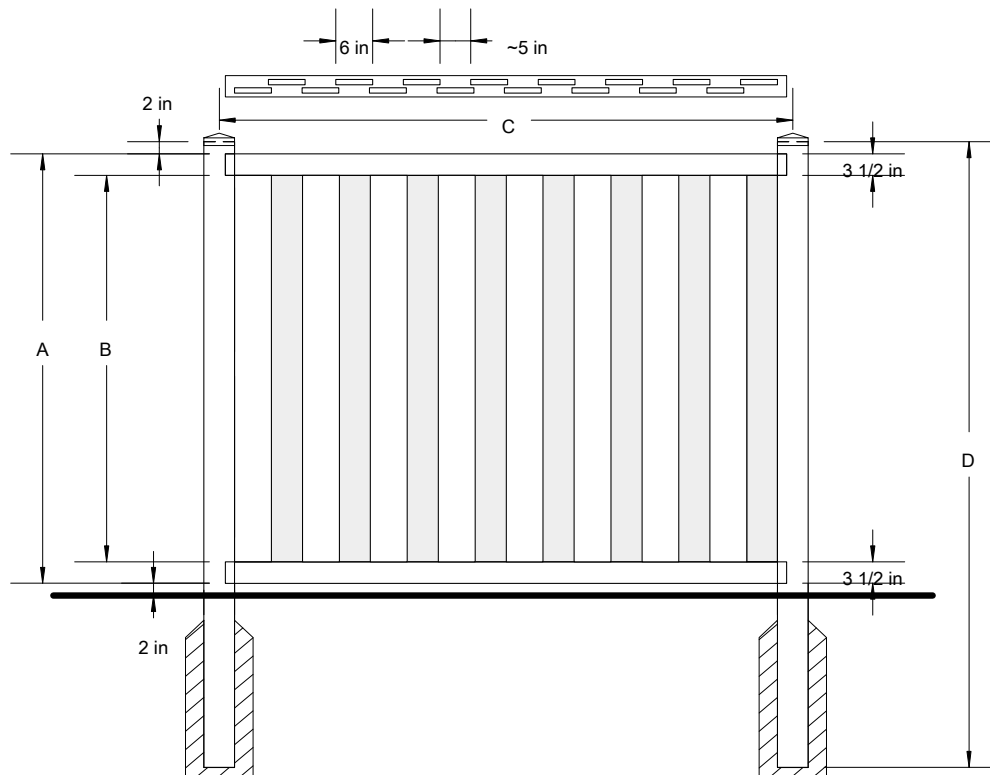

Z15 Shadowbox

Semi-Privacy panels are specially designed to offer privacy without a "closed in" feeling. Our extensive selection offers open lattice styles, as well as the more secure "front to back" large picket styles.

THIS DRAWING IS CONFIDENTIAL AND THE PROPERTY OF SOUTHERN VINYL MANUFACTURING, LLC

	A	B	C	D	
Tolerances Unless otherwise specified:					
Fractions: +/- 1/8"	4'	46"	39"	95"	78"
Decimals: +/- .125"	5'	58"	51"	95"	96"
	6' w/ Mid	70"	63"	95"	102"

G15 Shadowbox (Walk)

Semi-Privacy panels are specially designed to offer privacy without a "closed in" feeling. Our extensive selection offers open lattice styles, as well as the more secure "front to back" large picket styles.

THIS DRAWING IS CONFIDENTIAL AND THE PROPERTY OF SOUTHERN VINYL MANUFACTURING, LLC

	A	B	C-4'W	C-5'W	C-6'W	D	
Tolerances Unless otherwise specified	4'H	46"	39"	46 5/8"	58 5/8"	70 5/8"	49 1/8"
Fractions: +/- 1/8"	5'H	58"	51"	46 5/8"	58 5/8"	70 5/8"	61 1/8"
Decimals: +/- .125"	6'H	70"	63"	46 5/8"	58 5/8"	70 5/8"	73 1/8"