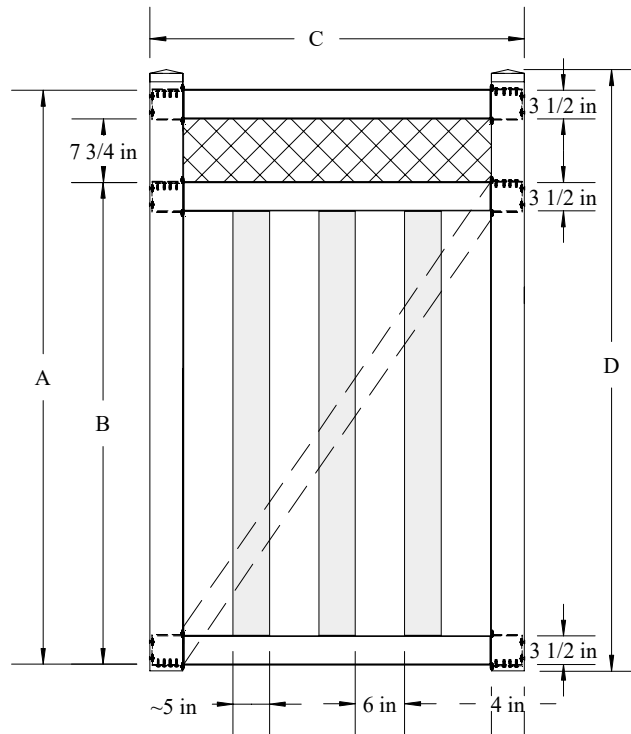

Z17 Shadowbox w/ Lattice

Semi-Privacy panels are specially designed to offer privacy without a "closed in" feeling. Our extensive selection offers open lattice styles, as well as the more secure "front to back" large picket styles.

	A	B	C	D
Tolerances Unless otherwise specified: Fractions: +/- 1/8" Decimals: +/- .125"	6'	70"	58 3/4"	95"

G17 Shadowbox w/ Lattice (Walk)

Semi-Privacy panels are specially designed to offer privacy without a "closed in" feeling. Our extensive selection offers open lattice styles, as well as the more secure "front to back" large picket styles.

THIS DRAWING IS CONFIDENTIAL AND THE PROPERTY OF SOUTHERN VINYL MANUFACTURING, LLC

	A	B	C-4'W	C-5'W	C-6'W	D
Tolerances Unless otherwise specified: Fractions: +/- 1/8" Decimals: +/- .125"	6'H	70"	58 3/4"	46 5/8"	58 5/8"	70 5/8"
						73 1/8"