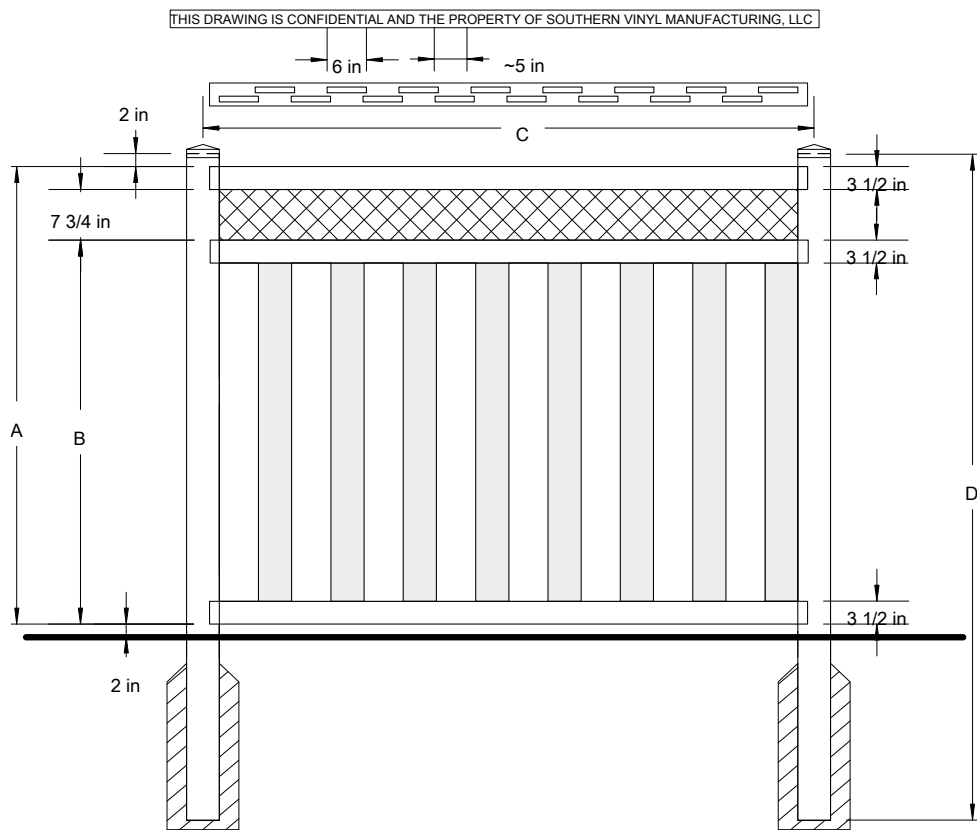

Z17 Shadowbox w/ Lattice

Semi-Privacy panels are specially designed to offer privacy without a "closed in" feeling. Our extensive selection offers open lattice styles, as well as the more secure "front to back" large picket styles.

	A	B	C	D
Tolerances Unless otherwise specified: Fractions: +/- 1/8" Decimals: +/- .125"	6'	70"	58 3/4"	95"

G17 Shadowbox w/ Lattice (Walk)

Semi-Privacy panels are specially designed to offer privacy without a "closed in" feeling. Our extensive selection offers open lattice styles, as well as the more secure "front to back" large picket styles.

THIS DRAWING IS CONFIDENTIAL AND THE PROPERTY OF SOUTHERN VINYL MANUFACTURING, LLC

	A	B	C-4'W	C-5'W	C-6'W	D
Tolerances Unless otherwise specified: Fractions: +/- 1/8" Decimals: +/- .125"	6'H	70"	58 3/4"	46 5/8"	58 5/8"	70 5/8"
						73 1/8"