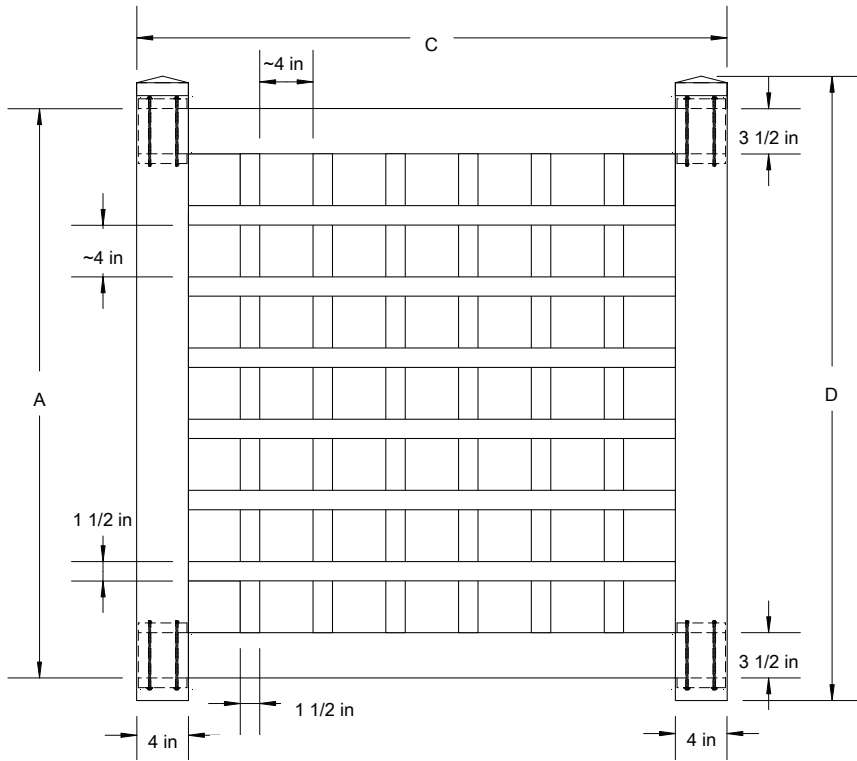

Z22 Lattice

Semi-Privacy panels are specially designed to offer privacy without a "closed in" feeling. Our extensive selection offers open lattice styles, as well as the more secure "front to back" large picket styles.

	A	B	C	D	
Tolerances Unless otherwise specified:	4'	48 3/4"	41 3/4"	72 3/4"	78"
Fractions: +/- 1/8"	5'	56"	49"	72 3/4"	84"
Decimals: +/- .125"					

G22 Lattice (Walk)

Semi-Privacy panels are specially designed to offer privacy without a "closed in" feeling. Our extensive selection offers open lattice styles, as well as the more secure "front to back" large picket styles.

THIS DRAWING IS CONFIDENTIAL AND THE PROPERTY OF SOUTHERN VINYL MANUFACTURING, LLC

		A	B	C-4'W	C-5'W	C-6'W	D
Tolerances Unless otherwise specified: Fractions: +/- 1/8" Decimals: +/- .125"	4'H	44"		45 5/8"	57 5/8"	69 5/8"	47 1/2"
	5'H	58"		45 5/8"	57 5/8"	69 5/8"	59 1/2"

THIS DRAWING IS CONFIDENTIAL AND THE PROPERTY OF SOUTHERN VINYL MANUFACTURING, LLC

	A	B	C-8"W	C-10"W	C-12"W	D
Tolerances Unless otherwise specified:	4'H	44"	46 5/8"	58 5/8"	70 5/8"	47 1/2"
Fractions: +/- 1/8"	5'H	56"	46 5/8"	58 5/8"	70 5/8"	59 1/2"
Decimals: +/- .125"						