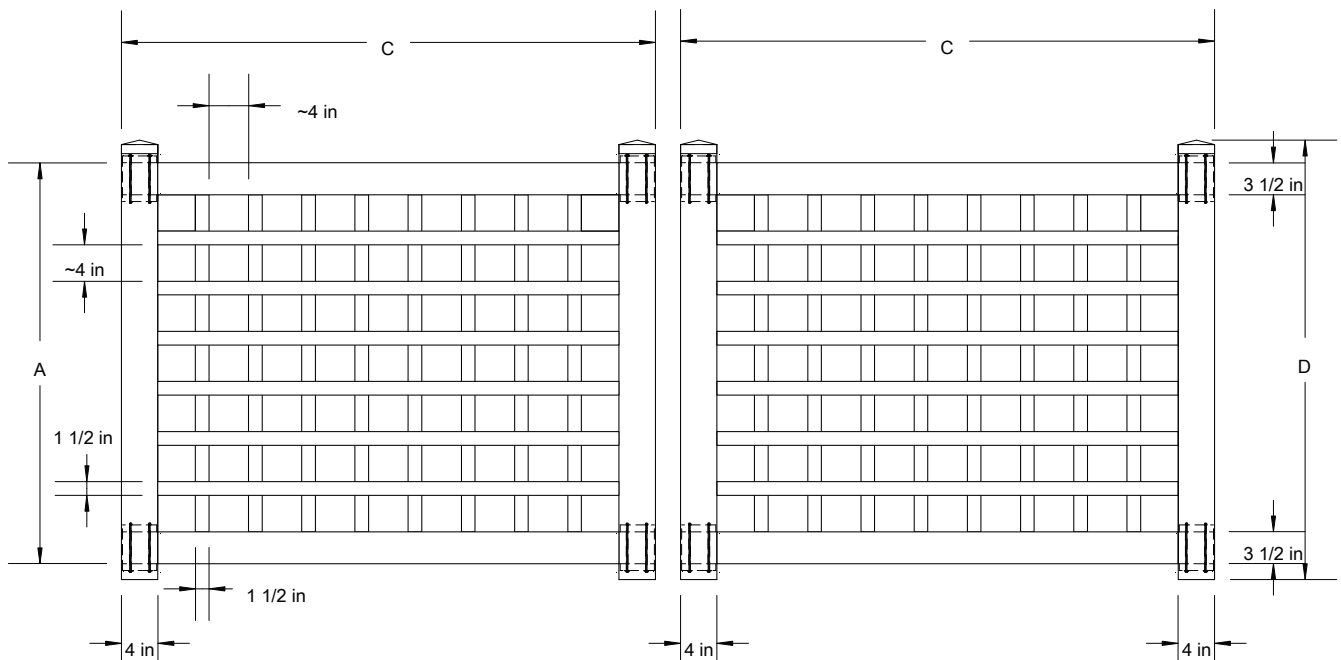

	A	B	C	D	
Tolerances Unless otherwise specified:	4'	48 3/4"	41 3/4"	72 3/4"	78"
Fractions: +/- 1/8"	5'	56"	49"	72 3/4"	84"
Decimals: +/- .125"					

G22 Lattice (Walk)

Semi-Privacy panels are specially designed to offer privacy without a "closed in" feeling. Our extensive selection offers open lattice styles, as well as the more secure "front to back" large picket styles.

THIS DRAWING IS CONFIDENTIAL AND THE PROPERTY OF SOUTHERN VINYL MANUFACTURING, LLC

		A	B	C-4'W	C-5'W	C-6'W	D
Tolerances Unless otherwise specified: Fractions: +/- 1/8" Decimals: +/- .125"	4'H	44"		45 5/8"	57 5/8"	69 5/8"	47 1/2"
	5'H	58"		45 5/8"	57 5/8"	69 5/8"	59 1/2"

G22 Lattice (Double)

Semi-Privacy panels are specially designed to offer privacy without a "closed in" feeling. Our extensive selection offers open lattice styles, as well as the more secure "front to back" large picket styles.

THIS DRAWING IS CONFIDENTIAL AND THE PROPERTY OF SOUTHERN VINYL MANUFACTURING, LLC

	A	B	C-8"W	C-10"W	C-12"W	D
Tolerances Unless otherwise specified:	4'H	44"	46 5/8"	58 5/8"	70 5/8"	47 1/2"
Fractions: +/- 1/8"	5'H	56"	46 5/8"	58 5/8"	70 5/8"	59 1/2"
Decimals: +/- .125"						