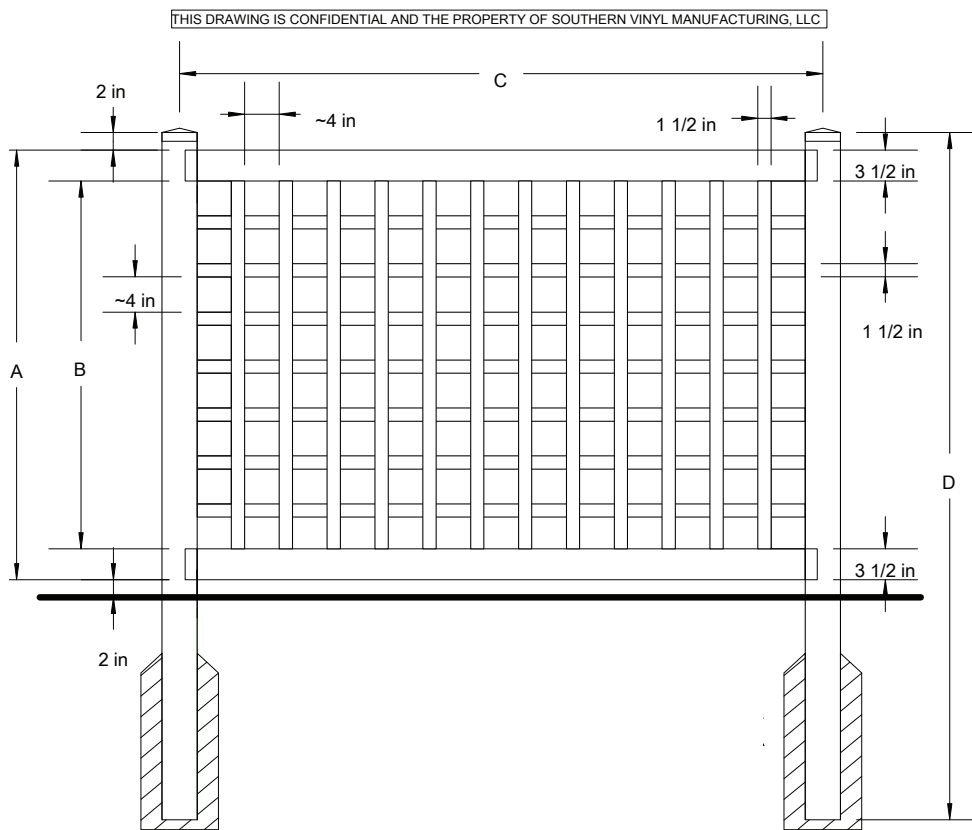

Z22 Lattice

Semi-Privacy panels are specially designed to offer privacy without a "closed in" feeling. Our extensive selection offers open lattice styles, as well as the more secure "front to back" large picket styles.

	A	B	C	D	
Tolerances Unless otherwise specified:	4'	48 3/4"	41 3/4"	72 3/4"	78"
Fractions: +/- 1/8"	5'	56"	49"	72 3/4"	84"
Decimals: +/- .125"					

G22 Lattice (Walk)

Semi-Privacy panels are specially designed to offer privacy without a "closed in" feeling. Our extensive selection offers open lattice styles, as well as the more secure "front to back" large picket styles.

THIS DRAWING IS CONFIDENTIAL AND THE PROPERTY OF SOUTHERN VINYL MANUFACTURING, LLC

		A	B	C-4'W	C-5'W	C-6'W	D
Tolerances Unless otherwise specified: Fractions: +/- 1/8" Decimals: +/- .125"	4'H	44"		45 5/8"	57 5/8"	69 5/8"	47 1/2"
	5'H	58"		45 5/8"	57 5/8"	69 5/8"	59 1/2"

THIS DRAWING IS CONFIDENTIAL AND THE PROPERTY OF SOUTHERN VINYL MANUFACTURING, LLC

	A	B	C-8"W	C-10"W	C-12"W	D
Tolerances Unless otherwise specified:	4'H	44"	46 5/8"	58 5/8"	70 5/8"	47 1/2"
Fractions: +/- 1/8"	5'H	56"	46 5/8"	58 5/8"	70 5/8"	59 1/2"
Decimals: +/- .125"						