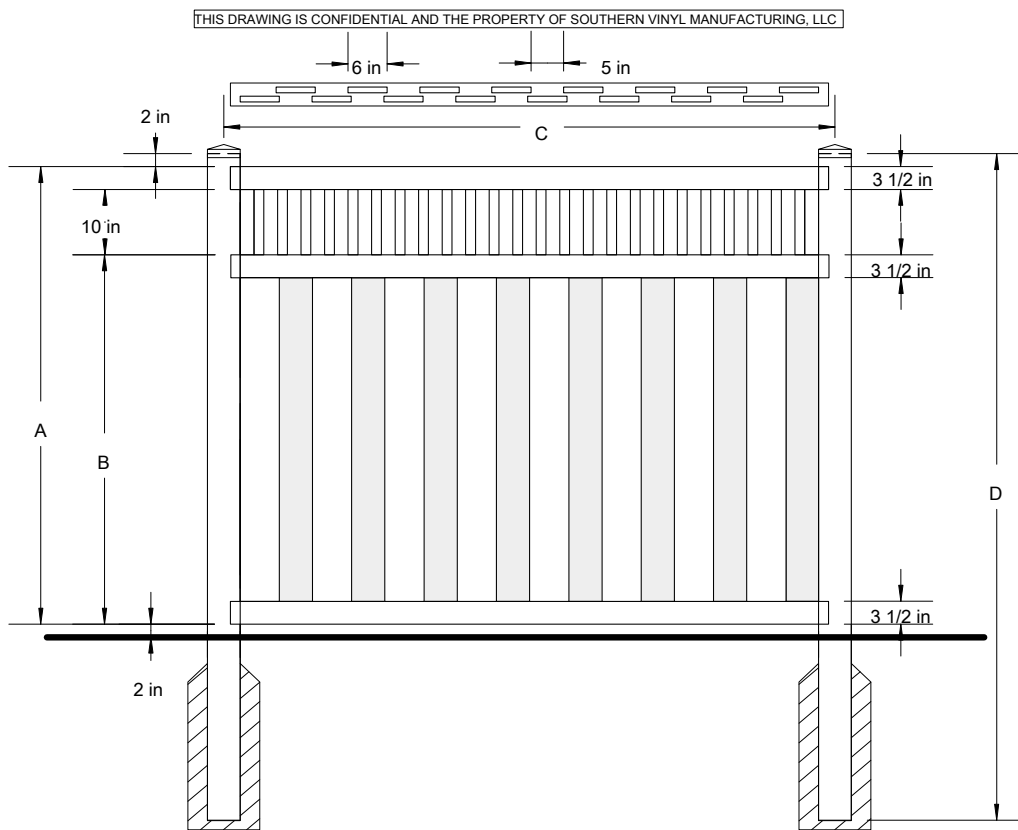

Z71 Shadowbox w/ Closed Accent

Semi-Privacy panels are specially designed to offer privacy without a "closed in" feeling. Our extensive selection offers open lattice styles, as well as the more secure "front to back" large picket styles.

	A	B	C	D
Tolerances Unless otherwise specified: Fractions: +/- 1/8" Decimals: +/- .125"	6'	70"	56 1/2"	95"

G71 Shadowbox w/ Closed Accent (Walk)

Semi-Privacy panels are specially designed to offer privacy without a "closed in" feeling. Our extensive selection offers open lattice styles, as well as the more secure "front to back" large picket styles.

THIS DRAWING IS CONFIDENTIAL AND THE PROPERTY OF SOUTHERN VINYL MANUFACTURING, LLC

	A	B	C-4'W	C-5'W	C-6'W	D	
Tolerances Unless otherwise specified: Fractions: +/- 1/8" Decimals: +/- .125"	6'H	70"	56 1/2"	46 5/8"	58 5/8"	70 5/8"	73 1/8"