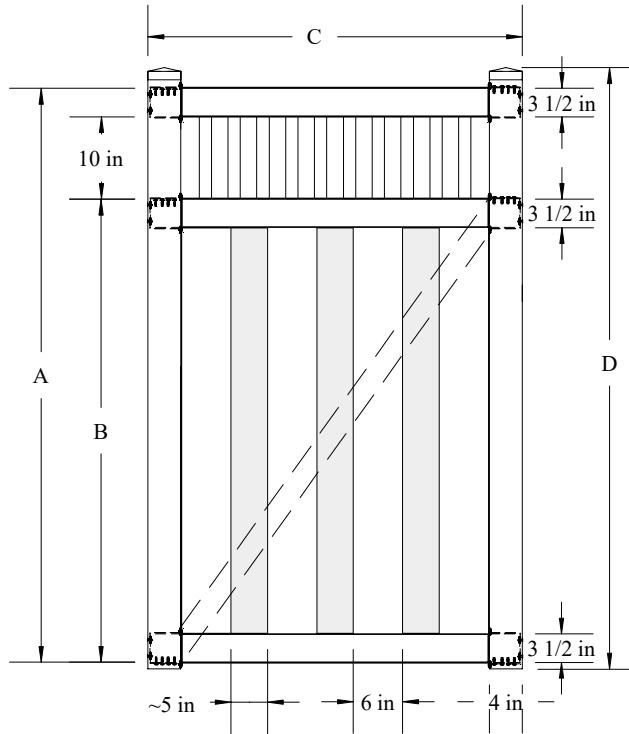

Z71 Shadowbox w/ Closed Accent

Semi-Privacy panels are specially designed to offer privacy without a "closed in" feeling. Our extensive selection offers open lattice styles, as well as the more secure "front to back" large picket styles.

	A	B	C	D
Tolerances Unless otherwise specified: Fractions: +/- 1/8" Decimals: +/- .125"	6'	70"	56 1/2"	95"

G71 Shadowbox w/ Closed Accent (Walk)

Semi-Privacy panels are specially designed to offer privacy without a "closed in" feeling. Our extensive selection offers open lattice styles, as well as the more secure "front to back" large picket styles.

THIS DRAWING IS CONFIDENTIAL AND THE PROPERTY OF SOUTHERN VINYL MANUFACTURING, LLC

	A	B	C-4'W	C-5'W	C-6'W	D	
Tolerances Unless otherwise specified: Fractions: +/- 1/8" Decimals: +/- .125"	6'H	70"	56 1/2"	46 5/8"	58 5/8"	70 5/8"	73 1/8"