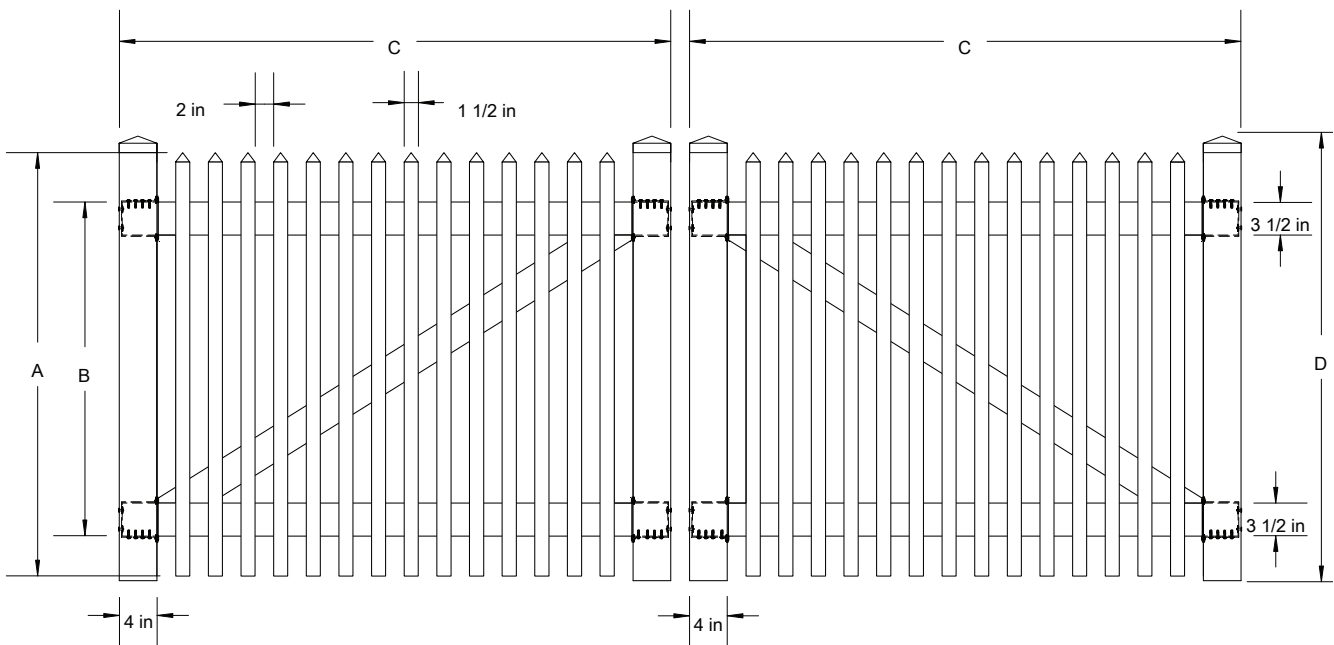

Traditional Picket fences feature face-mounted pickets, can be manufactured in Narrow or Standard width pickets and can be assembled with either a regular or reduced spacing for extra security.

THIS DRAWING IS CONFIDENTIAL AND THE PROPERTY OF SOUTHERN VINYL MANUFACTURING, LLC

		A	B	C-4"W	C-5"W	C-6"W	D
Tolerances Unless otherwise specified: Fractions: +/- 1/8" Decimals: +/- .125"	4'H	45"	35 1/2"	45 5/8"	57 5/8"	69 5/8"	46 3/4"
	5'H	57"	47 1/2"	45 5/8"	57 5/8"	69 5/8"	58 3/4"

G23 1.5" Straight Picket (Double)

Traditional Picket fences feature face-mounted pickets, can be manufactured in Narrow or Standard width pickets and can be assembled with either a regular or reduced spacing for extra security.

THIS DRAWING IS CONFIDENTIAL AND THE PROPERTY OF SOUTHERN VINYL MANUFACTURING, LLC

		A	B	C-8"W	C-10"W	C-12"W	D
Tolerances Unless otherwise specified: Fractions: +/- 1/8" Decimals: +/- .125"	4'H	45"	35 1/2"	46 5/8"	58 5/8"	70 5/8"	46 3/4"
	5'H	57"	47 1/2"	46 5/8"	58 5/8"	70 5/8"	58 3/4"