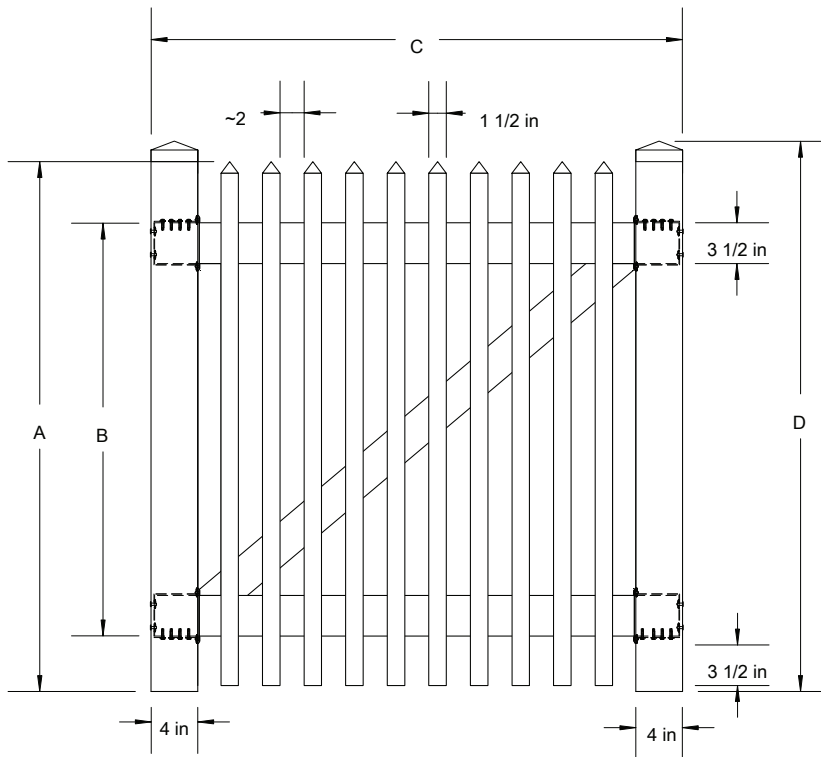

Z23 1.5" Straight Picket

Traditional Picket fences feature face-mounted pickets, can be manufactured in Narrow or Standard width pickets and can be assembled with either a regular or reduced spacing for extra security.

Traditional Picket fences feature face-mounted pickets, can be manufactured in Narrow or Standard width pickets and can be assembled with either a regular or reduced spacing for extra security.

THIS DRAWING IS CONFIDENTIAL AND THE PROPERTY OF SOUTHERN VINYL MANUFACTURING, LLC

G23 1.5" Straight Picket (Double)

Traditional Picket fences feature face-mounted pickets, can be manufactured in Narrow or Standard width pickets and can be assembled with either a regular or reduced spacing for extra security.

THIS DRAWING IS CONFIDENTIAL AND THE PROPERTY OF SOUTHERN VINYL MANUFACTURING, LLC

		A	B	C-8"W	C-10"W	C-12"W	D
Tolerances Unless otherwise specified: Fractions: +/- 1/8" Decimals: +/- .125"	4'H	45"	35 1/2"	46 5/8"	58 5/8"	70 5/8"	46 3/4"
	5'H	57"	47 1/2"	46 5/8"	58 5/8"	70 5/8"	58 3/4"