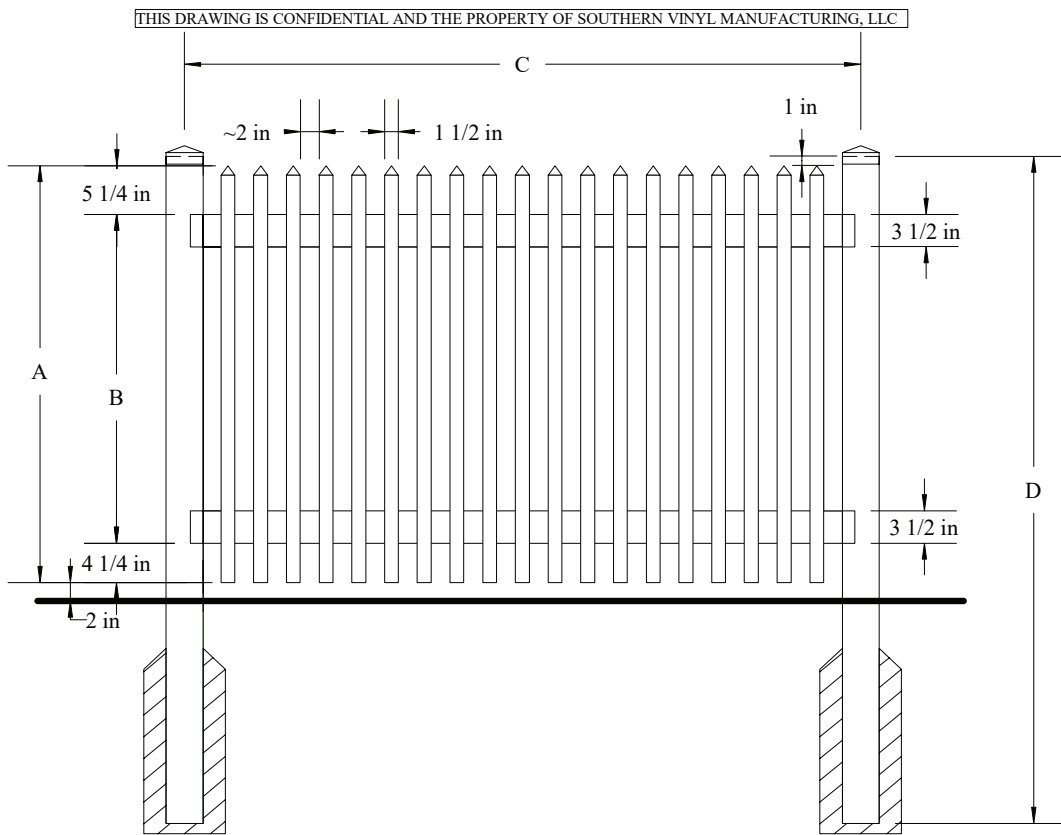

Z23 1.5" Straight Picket

Traditional Picket fences feature face-mounted pickets, can be manufactured in Narrow or Standard width pickets and can be assembled with either a regular or reduced spacing for extra security.

		A	B	C	D
Tolerances Unless otherwise specified:	3'	33"	23 1/2"	72 3/4"	60"
Fractions: +/- 1/8"	4'	45"	35 1/2"	72 3/4"	72"
Decimals: +/- .125"	5'	57"	47 1/2"	72 3/4"	84"

G23 1.5" Straight Picket (Walk)

Traditional Picket fences feature face-mounted pickets, can be manufactured in Narrow or Standard width pickets and can be assembled with either a regular or reduced spacing for extra security.

THIS DRAWING IS CONFIDENTIAL AND THE PROPERTY OF SOUTHERN VINYL MANUFACTURING, LLC

THIS DRAWING IS CONFIDENTIAL AND THE PROPERTY OF SOUTHERN VINYL MANUFACTURING, LLC

		A	B	C-8"W	C-10"W	C-12"W	D
Tolerances Unless otherwise specified: Fractions: +/- 1/8" Decimals: +/- .125"	4'H	45"	35 1/2"	46 5/8"	58 5/8"	70 5/8"	46 3/4"
	5'H	57"	47 1/2"	46 5/8"	58 5/8"	70 5/8"	58 3/4"