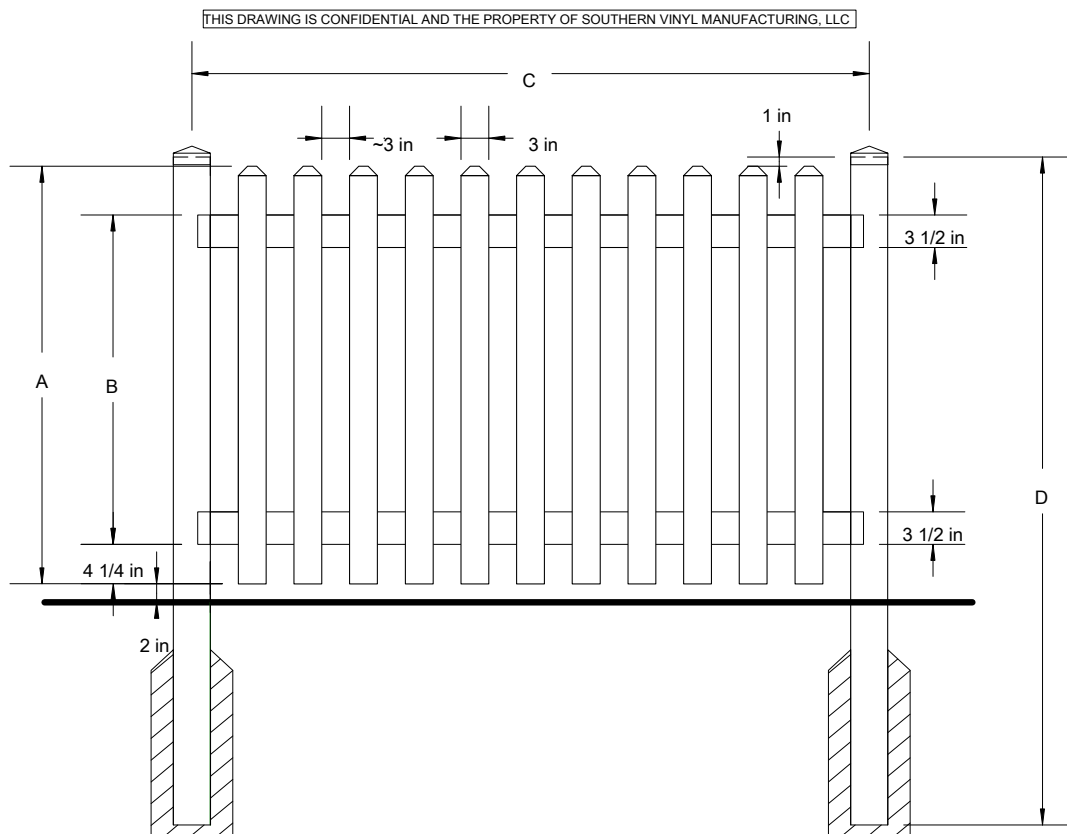

Z47 Riveted Straight Picket

Traditional Picket fences feature face-mounted pickets, can be manufactured in Narrow or Standard width pickets and can be assembled with either a regular or reduced spacing for extra security.

| | A | B | C | D | |
|--|-----------|-----|---------|---------|-----|
| Tolerances Unless otherwise specified: | 3' | 33" | 23 1/2" | 72 3/4" | 60" |
| Fractions: +/- 1/8" | 4' | 45" | 35 1/2" | 72 3/4" | 72" |
| Decimals: +/- .125" | 5' | 57" | 47 1/2" | 72 3/4" | 84" |
| | 6' w/ Mid | 69" | 59 1/2" | 72 3/4" | 96" |

G47 Riveted Straight Picket (Walk)

Traditional Picket fences feature face-mounted pickets, can be manufactured in Narrow or Standard width pickets and can be assembled with either a regular or reduced spacing for extra security.

THIS DRAWING IS CONFIDENTIAL AND THE PROPERTY OF SOUTHERN VINYL MANUFACTURING, LLC

| | | A | B | C-4'W | C-5'W | C-6'W | D |
|--|------------|-----|---------|---------|---------|---------|---------|
| Tolerances Unless otherwise specified: Fractions: +/- 1/8" Decimals: +/- .125" | 4'H | 45" | 35 1/2" | 46 5/8" | 58 5/8" | 70 5/8" | 46 3/4" |
| | 5'H | 57" | 47 1/2" | 46 5/8" | 58 5/8" | 70 5/8" | 58 3/4" |
| | 6'H w/ Mid | 69" | 59 1/2" | 46 5/8" | 58 5/8" | 70 5/8" | 70 3/4" |