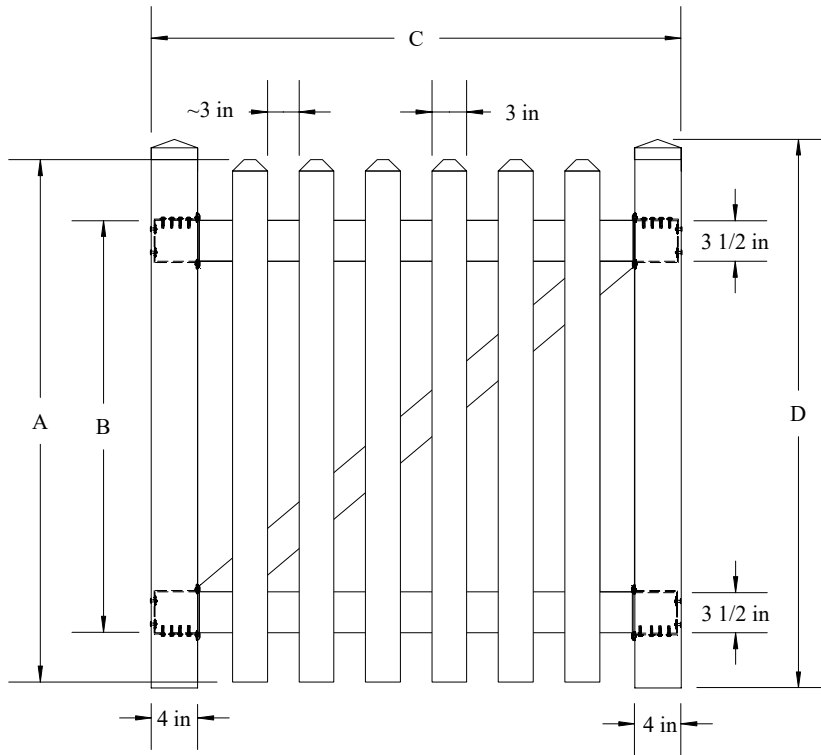

Z47 Riveted Straight Picket

Traditional Picket fences feature face-mounted pickets, can be manufactured in Narrow or Standard width pickets and can be assembled with either a regular or reduced spacing for extra security.

| | A | B | C | D | |
|--|-----------|-----|---------|---------|-----|
| Tolerances Unless otherwise specified: | 3' | 33" | 23 1/2" | 72 3/4" | 60" |
| Fractions: +/- 1/8" | 4' | 45" | 35 1/2" | 72 3/4" | 72" |
| Decimals: +/- .125" | 5' | 57" | 47 1/2" | 72 3/4" | 84" |
| | 6' w/ Mid | 69" | 59 1/2" | 72 3/4" | 96" |

G47 Riveted Straight Picket (Walk)

Traditional Picket fences feature face-mounted pickets, can be manufactured in Narrow or Standard width pickets and can be assembled with either a regular or reduced spacing for extra security.

THIS DRAWING IS CONFIDENTIAL AND THE PROPERTY OF SOUTHERN VINYL MANUFACTURING, LLC

| | | A | B | C-4'W | C-5'W | C-6'W | D |
|--|------------|-----|---------|---------|---------|---------|---------|
| Tolerances Unless otherwise specified: Fractions: +/- 1/8" Decimals: +/- .125" | 4'H | 45" | 35 1/2" | 46 5/8" | 58 5/8" | 70 5/8" | 46 3/4" |
| | 5'H | 57" | 47 1/2" | 46 5/8" | 58 5/8" | 70 5/8" | 58 3/4" |
| | 6'H w/ Mid | 69" | 59 1/2" | 46 5/8" | 58 5/8" | 70 5/8" | 70 3/4" |